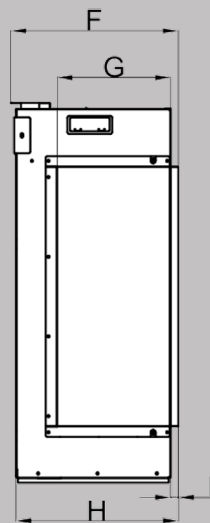

| | | | | | | | | | |
|---------|--------|--------------|---------------------------|---------------|-------------------|--------------|------------------|--------------|---------------|
| Voltage | 120 V | Heater Timer | 0.5 H - 9 H | Flame Only | 27 W | BTU | 5000 (high heat) | Heating Area | 400 sq ft |
| Amps | 12.5 A | Temperature | 16°C - 28°C / 60°F - 82°F | Outlet | Standard (Type B) | Viewing Area | 33" W x 20" H | Remote | Included |
| Power | 1500 W | Cord Length | 2m / 72 in. | Certification | CSA | Protocol | WiFi | App | Android / iOS |

DIMENSIONS

| Model | A | B | C | D | E | F | G | H | I |
|----------|------------|--------|--------|--------|-----------|------------|-----------|------------|---------|
| DY-BTS35 | 872 mm | 840 mm | 739 mm | 506 mm | 110 mm | 325 mm | 220 mm | 315 mm | 15 mm |
| | 34 3/8 in. | 33 in. | 29 in. | 20 in. | 4 3/8 in. | 12 3/4 in. | 8 5/8 in. | 12 3/8 in. | 1/2 in. |

FRAMING

| W | H | Depth |
|------------|------------|------------|
| 850 mm | 749 mm | 320 mm |
| 33 1/2 in. | 29 1/2 in. | 12 1/2 in. |

Follow Us:

Visit Us: dynastyfireplaces.com

Dynasty Fireplaces
3231 No 6 Road, Unit 127
Richmond, BC, Canada
V6V 1P6