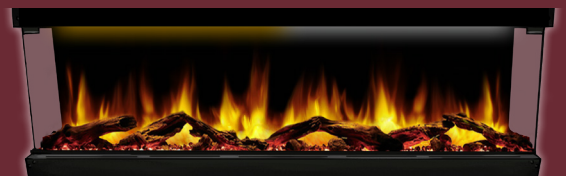

PRODUCT FEATURES

- Efficient front facing heater
- High/low & timer heater setting

- No Harmful Fumes Emitted
- No venting required

- Hard-wire compatible
- Serviceable from front of unit

- Enjoy flames without the heat.
- 3 sided view

Controllable
Red, White, and
Yellow
intensities, with
color mixing
capability

TOP ACCENT LIGHTING

Warm and white top lighting, with
controllable intensities

DYNASTY FIREPLACES • Melody DY-BTS40

FIREPLACE MEDIA