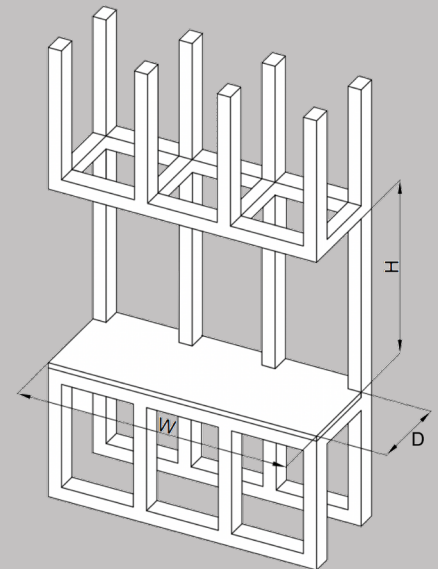

Follow Us:

Visit Us: dynastyfireplaces.com

Dynasty Fireplaces
3231 No 6 Road, Unit 127
Richmond, BC, Canada
V6V 1P6